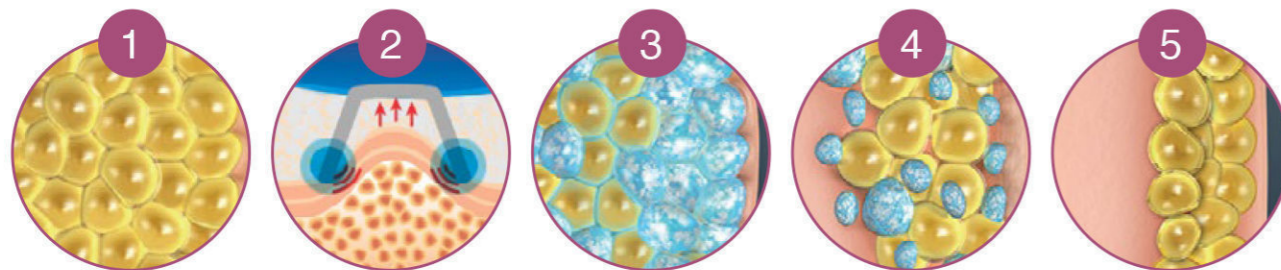

Working principle

As triglyceride in fats will be converted into solid in particular low temperature, this machine uses precisely controlled cooling energy to the target areas for treatment. It selectively targets at certain fat bulges and eliminate fat cells through a gradual process that does not harm the surrounding tissues and reduce unwanted fat, When fat cells are exposed to precisely control cooling, the triglyceride in fats will be converted into solid, and they will be Crystallization, aging, and then die. The dead fat cells will be out of body by natural metabolism.

Treatment Process