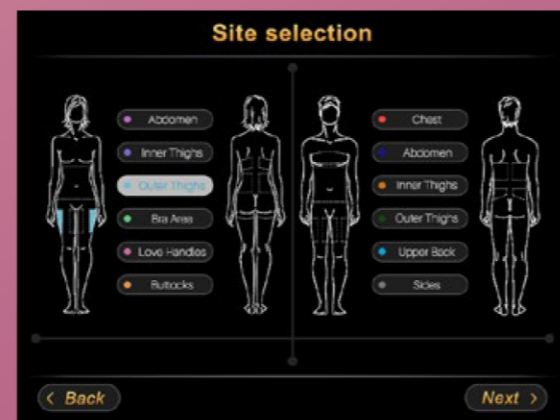

Specifications

Handles Number	4 handles (1 Large, 1 Medium, 1 Small, 1 Special for Chin-Option)
Handle screen	5 inch touch screen
Vacuum intensity	0-100kPa adjustable
Handle sizes	Large : 220*76*125mm; Medium : 160*56*65mm; Small : 125*45*70mm
Machine screen	10.4 inch touch screen
Cooling temperature	-15°C--5°C
Cooling system	Water, Air, Semi-conductor triple cooling system
Input power	2500W
Output power	1600W
Machine Dimensions	1230*450*420mm
Fuse specifications	Ø5x25 15A
Machine Dimensions	AC220V±10%,10A,50HZ/ AC110V±10%10A,60HZ

ORCHESTRA *Cool*

Health & Beauty Care System

Smart Mode

Cool

ORCHESTRA

Health & Beauty Care System

Fat treatment & Cryotherapy

Abdomen
Thigh
Chest
Love Handle
Buttock
Upper Back
Arm
Leg

Treatment Process

- 01 | Treatment area prior to applying cooling
- 02 | Precisely controlled cooling is applied to the treatment area
- 03 | Underlying fat cells are targeted.
- 04 | Fat cells begin a natural removal process that continues for several months
- 05 | The natural removal of fat cells over time results in gradual fat reduction

Dynamic handpiece

- Four different sizes handpieces optional, easy treatment for whole body.
- Four handpieces working simultaneously, save staff cost, save treatment time.
- Unique double chin treatment handpiece, lead the latest technology in the world.
- Super strong cooling system ensure the minimum treatment temperature reduce to -15 → 5°C
- Non-surgery, no risk, easily intelligentize and humanization operation
- No need recovery, no downtime, come back to work immediately.
- Variety accessories for multi-functional treatment
- Luxury design
- Easy operation for all program