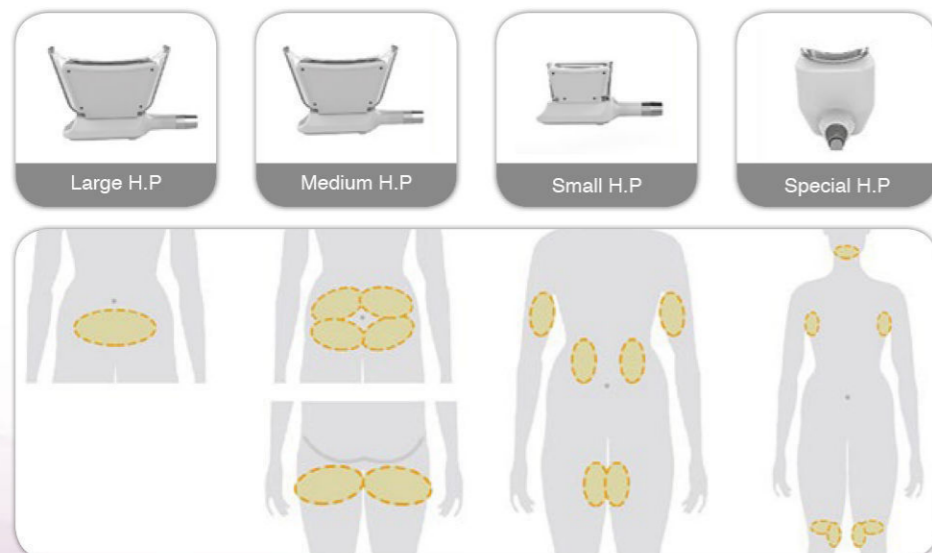

ORCHESTRA *Cool*

Health & Beauty Care System

Smart Mode

Cool

ORCHESTRA

Health & Beauty Care System

Fat treatment & Cryotherapy

Abdomen
Thigh
Chest
Love Handle
Buttock
Upper Back
Arm
Leg

ids

Address 194, Simgung-ro, Gwangtan-myeon, Paju-si, Gyeonggi-do, Republic of Korea
Tel +82-2-2025-1150~3 Fax +82-2-2025-1154 E-mail info@ids.co.kr

Working principle

As triglyceride in fats will be converted into solid in particular low temperature, this machine uses precisely controlled cooling energy to the target areas for treatment. It selectively targets at certain fat bulges and eliminate fat cells through a gradual process that does not harm the surrounding tissues and reduce unwanted fat, When fat cells are exposed to precisely control cooling, the triglyceride in fats will be converted into solid, and they will be Crystallization, aging, and then die. The dead fat cells will be out of body by natural metabolism.

Treatment Process

- 01 | Treatment area prior to applying cooling
- 02 | Precisely controlled cooling is applied to the treatment area
- 03 | Underlying fat cells are targeted.
- 04 | Fat cells begin a natural removal process that continues for several months
- 05 | The natural removal of fat cells over time results in gradual fat reduction

Dynamic handpiece

- Four different sizes handpieces optional, easy treatment for whole body.
- Four handpieces working simultaneously, save staff cost, save treatment time.
- Unique double chin treatment handpiece, lead the latest technology in the world.
- Super strong cooling system ensure the minimum treatment temperature reduce to -15 → 5°C
- Non-surgery, no risk, easily intelligentize and humanization operation
- No need recovery, no downtime, come back to work immediately.
- Variety accessories for multi-functional treatment
- Luxury design
- Easy operation for all program